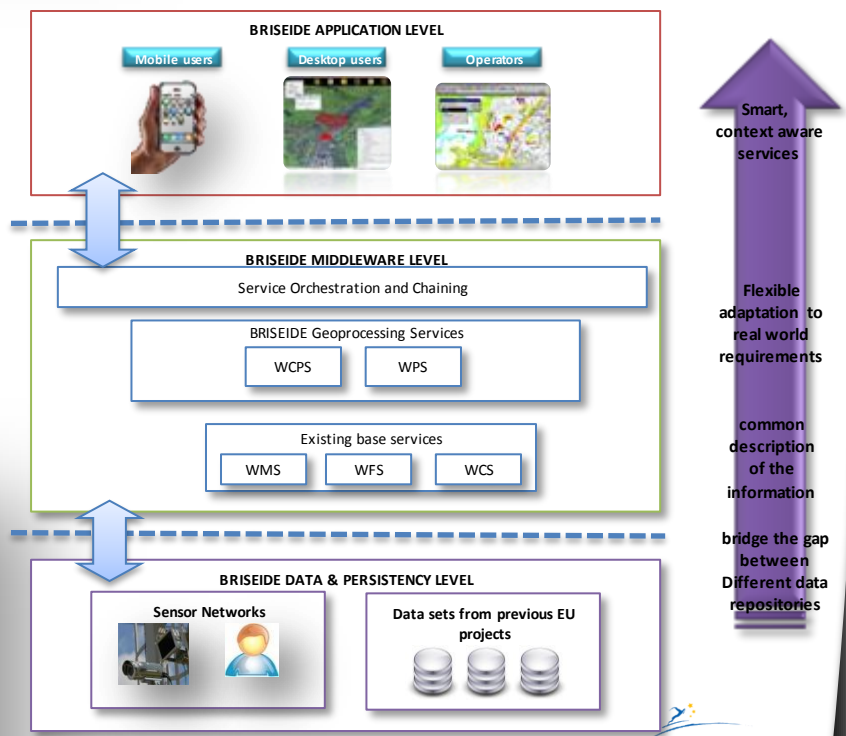

BRISEIDE

BRIDging Services, Information and Data for Europe

BRISEIDE
Coordinator: Dr R. De Amicis
raffaele.de.amicis@graphitech.it
Project Office
briseide@graphitech.it
www.graphitech.it
c/o Graphitech
Via Alla Cascata, 56/C
38123 Trento, Italy
Tel.: +390461283397
Fax.: +390461283398