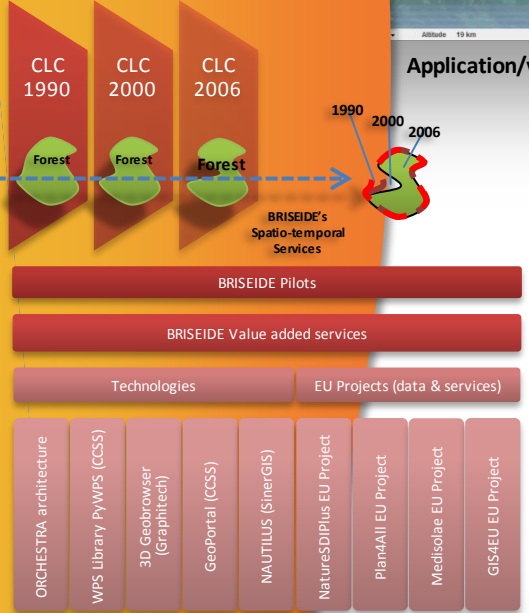

The product:

- BRISEIDE aims at Delivering
- 1) time-aware extension of data models developed in the context of previous/ ongoing EU INSPIRE related projects (e.g. in the context of GMES, eContentPlus),
 - 2) application (e.g. Civil Protection) based on the integration of existing, user operational information and
 - 3) value added services for spatio-temporal data management, authoring, processing, analysis and interactive visualisation.

Application/validation of the product:

BRISEIDE will be applied, tested and validated within a Civil Protection application context, using the INSPIRE relevant themes, via a chain of stakeholders, data providers, technology partners, and downstream users. The Pilot operational phase will last 12 months and will consider real life events, with extensions in additional domains, being considered and assessed.

Technology: BRISEIDE develops spatial analysis WPSs and integrates them within existing open source frameworks (e.g., WPS extension of Sextante by 52°North). Spatio-temporal processing services are exposed via the web and are made available through compatible WebGIS applications. Newly developed or prototypical OWSs already made available by relevant INSPIRE-related EU projects and exposing standard services such as WMS, WCS and WFS, will be used to provide access to relevant geodatabases, enriched, when needed, with information, extracted from heterogeneous, distributed user operational databases. BRISEIDE services are accessible through a multi-platform 3D client, developed by FG, invoked from a webpage as a Java WebStart application. The 3D client allows interactive orchestration of spatio-temporal WPSs providing support to chaining of required processing units. This ensures interactive access to datasets and asynchronous processing at the server side.