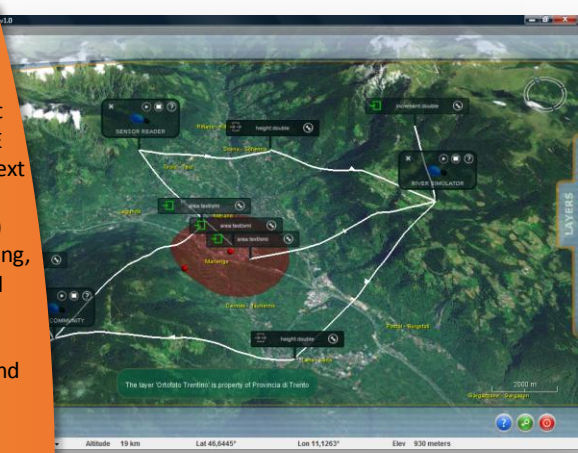

The product:

- BRISEIDE aims at Delivering
- 1) time-aware extension of data models developed in the context of previous/ ongoing EU INSPIRE related projects (e.g. in the context of GMES, eContentPlus),
 - 2) application (e.g. Civil Protection) based on the integration of existing, user operational information and
 - 3) value added services for spatio-temporal data management, authoring, processing, analysis and interactive visualisation.

Application/validation of the product:

BRISEIDE will be applied, tested and validated within a Civil Protection application context, using the INSPIRE relevant themes, via a chain of stakeholders, data providers, technology partners, and downstream users. The Pilot operational phase will last 12 months and will consider real life events, with extensions in additional domains, being considered and assessed.

Technology: BRISEIDE develops spatial analysis WPSs and integrates them within existing open source frameworks (e.g., WPS extension of Sextante by 52°North). Spatio-temporal processing services are exposed via the web and are made available through compatible WebGIS applications. Newly developed or prototypical OWSs already made available by relevant INSPIRE-related EU projects and exposing standard services such as WMS, WCS and WFS, will be used to provide access to relevant geodatabases, enriched, when needed, with information, extracted from heterogeneous, distributed user operational databases. BRISEIDE services are accessible through a multi-platform 3D client, developed by FG, invoked from a webpage as a Java WebStart application. The 3D client allows interactive orchestration of spatio-temporal WPSs providing support to chaining of required processing units. This ensures interactive access to datasets and asynchronous processing at the server side.